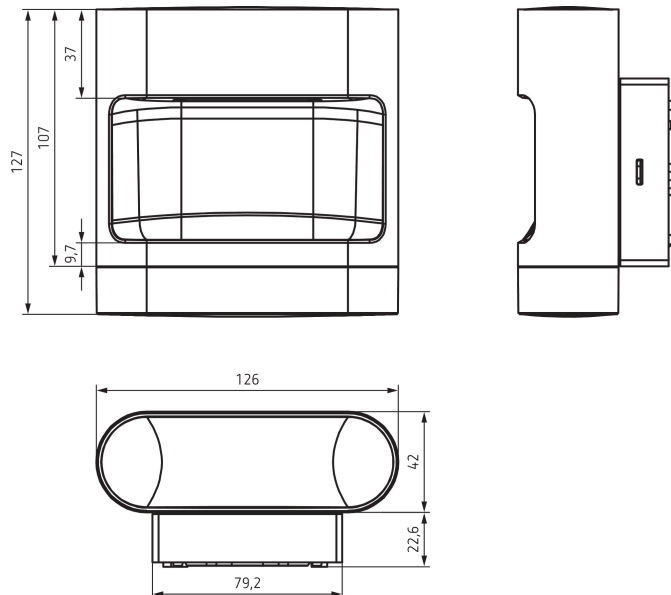

theLeda D SL AL

Item no.: 1020701

Scale drawings

Subject to technical changes and misprints

additional information at: www.theben.de/product/1020701

The load data are determined with exemplary selected illuminants and are therefore typical data due to the large number of available products.