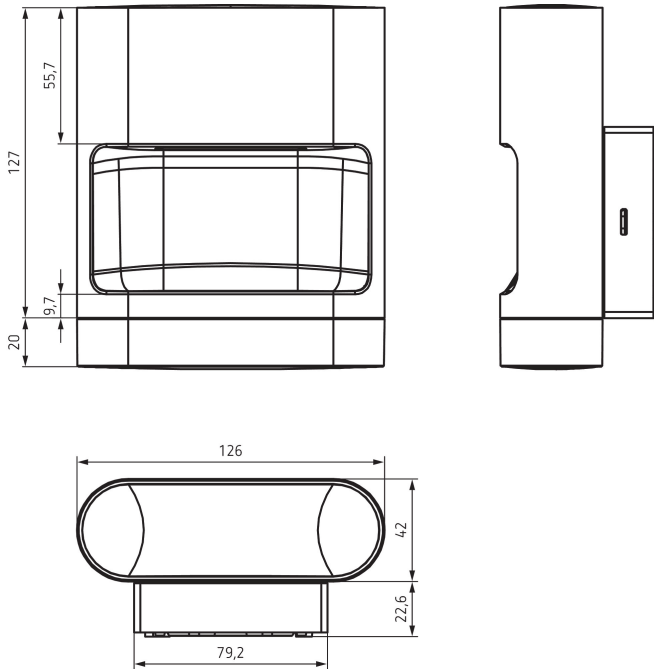

theLeda D SUL AL

Item no.: 1020702

Scale drawings

Subject to technical changes and misprints

additional information at: www.theben.de/product/1020702

The load data are determined with exemplary selected illuminants and are therefore typical data due to the large number of available products.