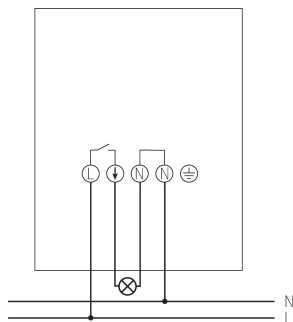

LUNA 126 star E	
Type of connection	Screw terminals
Switching capacity	16 A at 230 V AC, $\cos \varphi = 1$, 10 AX at 230 V AC, $\cos \varphi = 0.3$
Incandescent/halogen lamp load	2300 W
Halogen lamp load	2300 W
Fluorescent lamp load (electronic ballast)	350 W
LED lamp < 2 W	30 W
LED lamp 2-8 W	350 W
LED lamp > 8 W	350 W

LUNA 126 star E

Item no.: 1260900

Technical data

LUNA 126 star E		LUNA 126 star E	
Housing and insulation material	High-temperature resistant, self-extinguishing thermoplastic	Type of protection	IP 55
Ambient temperature	-35°C ... 55°C	Protection class	II

Connection example

Subject to technical changes and misprints

additional information at: www.theben.de/product/1260900

The load data are determined with exemplary selected illuminants and are therefore typical data due to the large number of available products.