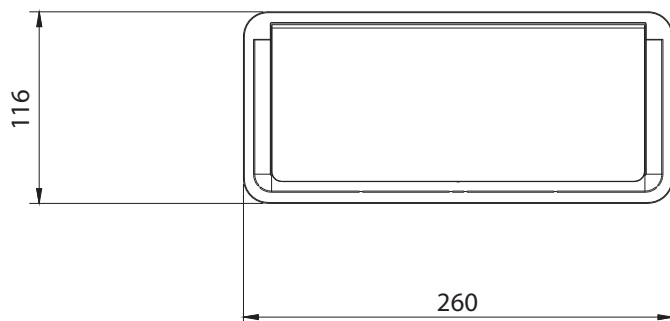

Exit Light

EXIT LIGHT

MISURE PIANO DI TAGLIO (mm)
CUT OUT DIMENSIONS (mm)